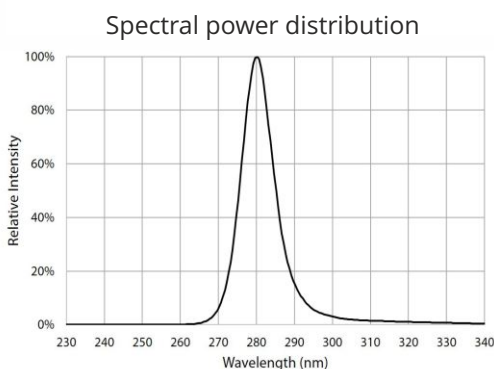

...and let's be responsible

SEEK MEDICAL CARE
IF SYMPTOMS APPEAR

AVOID CONTACT
WITH ANIMALS

AVOID MARKETS AND
CROWDED PLACES

WEAR A
FACE MASK

COVER MOUTH AND NOSE
WHEN COUGHING

WASH YOUR HANDS
FREQUENTLY