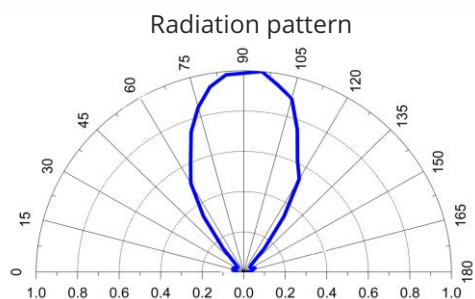

...and let's be responsible

SEEK MEDICAL CARE
IF SYMPTOMS APPEAR

AVOID CONTACT
WITH ANIMALS

AVOID MARKETS AND
CROWDED PLACES

WEAR A
FACE MASK

COVER MOUTH AND NOSE
WHEN COUGHING

WASH YOUR HANDS
FREQUENTLY