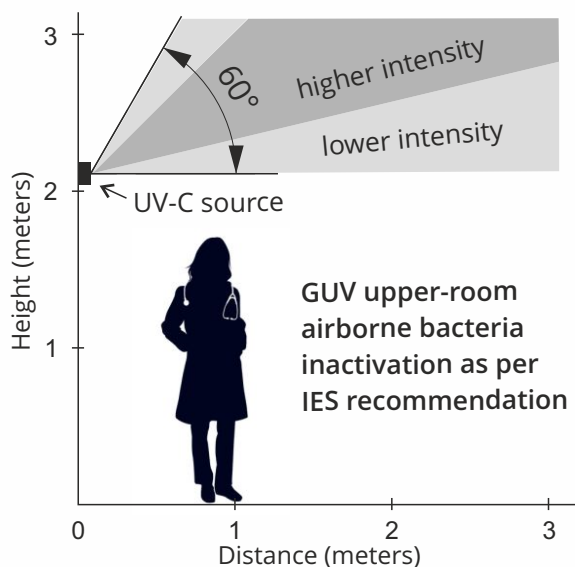

LED G-WALL

Upper-room germicidal LED UV-C luminaire

Status: in development, pre-orders accepted

citylum.eu

Designation: Interior

Mounting type: Surfaced - wall

Input power: 42W

UV-C optical power: 720mW

Glass type: Wide spectrum Quartz (SiO_2)

Operating temperature: 0 - 40°C

Further details to be specified

...and let's be responsible

SEEK MEDICAL CARE
IF SYMPTOMS APPEAR

AVOID CONTACT
WITH ANIMALS

AVOID MARKETS AND
CROWDED PLACES