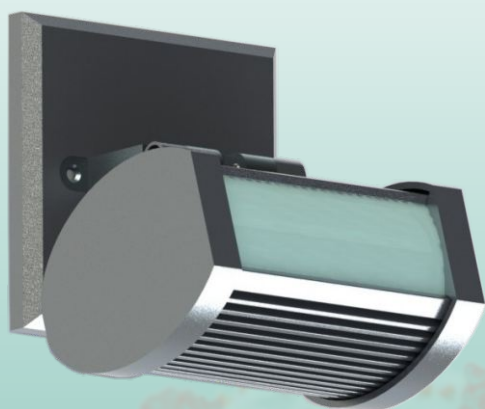

LED G-WALL

Upper-room germicidal LED UV-C luminaire

Status: in development, pre-orders accepted

citylum.eu

Designation: Interior

Mounting type: Surfaced - wall

Input power: 42W

UV-C optical power: 720mW

Glass type: Wide spectrum Quartz (SiO_2)

Operating temperature: 0 - 40°C

Further details to be specified

...and let's be responsible

SEEK MEDICAL CARE
IF SYMPTOMS APPEAR

AVOID CONTACT
WITH ANIMALS

AVOID MARKETS AND
CROWDED PLACES